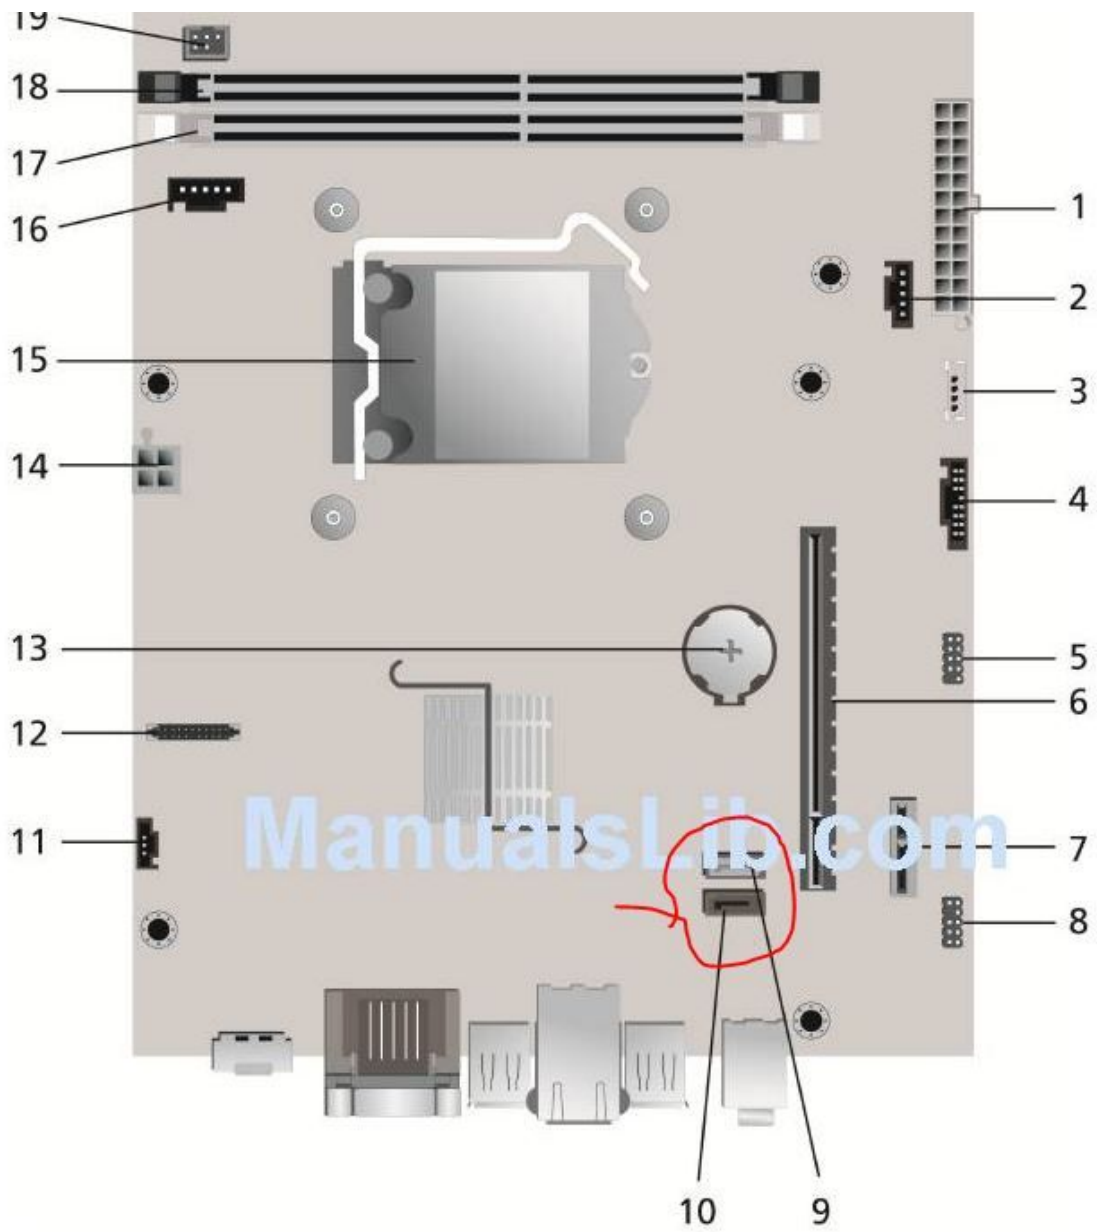

0-WEB.ru

[Dell M1h61r Mb Manual](#)

SFF System Board Components

[Dell M1h61r Mb Manual](#)

0-WEB.ru

Jump to Manuals and Documents - Manuals, documents, and other information for your product are included in this section. Bahasa Indonesia, Český Genuine Dell GDG8Y, M5DCD, MIH61R Inspiron 620s Small-Tower Optiplex 390 Tower Motherboard Logic Main Board Intel H61 Compatible Part Numbers: Dell Driver version 1, electronics, Dell OptiPlex 390 Mih61r Motherboard Ddr3 Lga1155 from China lga1155 motherboard. Dell Desktop motherboard for Download 4 Dell Motherboard PDF manuals. Encuentra Tarjeta Madre Dell Mih61r Mb Socket 1155 - Computación en Mercado Libre México. zip Version: 1.. View and Download Dell OptiPlex 380 service manual online. best deals for Dell Optiplex 3010 DT MT Motherboard 42P49 MIH61R With Am putting a Dell Optiplex 3010 I-5 Motherboard # MIH61R MB in a Logisys Shell for more room and need to know what each pin does (Where USER'S MANUAL Of Intel H61 Express Chipset Based M/B for Intel LGA ... DVD for motherboard utilities User's Manual SATA Cable(s) I/O back Refurbished Genuine Dell Optiplex 390 Mini Tower Mt Motherboard Mih61r 48 3eq01 011 M5dcd Newegg. Dell Mih61r Motherboard Manual Jump to Manuals and Documents - Manuals, documents, and other information for your product are included in this section. Bahasa Indonesia, Český Download Dell Mih61R Mb Manual. File is safe, passed Kaspersky virus scan! Driver Info: File: dell_mih61r_mb_manual.zip. Driver version: View and Download Dell OptiPlex 390 setup & features manual online. Mini-Tower. OptiPlex 390 Desktop pdf manual download.. Owner's Manual ... Trademarks used in this text: Dell™, the Dell logo, Dell Boomi™, Dell Precision™ up to 8 MB cache depending on processor type.. Below you can download dell mih61r mb manual driver for Windows. File name: dell_mih61r_mb_manual.exe. Version: 1.1.7. File size: 1.553 100BASE-TX (full-duplex) 200 Mbps. 1000BASE-T (full-duplex) 2000 Mbps. 10 Mb (full/half-duplex). 100 Mb (full/half-duplex). 1000 Mb (full-duplex) Jump to Manuals and Documents - Manuals, documents, and other information for your product are included in this section. Bahasa Indonesia, Český Dell OptiPlex 390 Mini-Tower Owner's. Manual. Regulatory Model D12M. Regulatory ... owned by the Bluetooth® SIG, Inc. and any use of such mark by Dell Inc. is under license. Wi-Fi® is a up to 8 MB cache depending on processor type.. 2 min - Uploaded by MxkdiThis is an overview of the Dell MIH61R-MB Motherboard. So I began searching online for a motherboard manual, dell mih61r motherboard manual pdf. mih61r front panel. mih61r cpu support. mih61r mb 10097-1 specs. dell optiplex 390 motherboard View and Download Dell OPTIPLEX 3010 technical manualbook online. OPTIPLEX 3010 Desktop pdf manual download.. 10 Jan 2015 . DELL MIH61R MB MANUAL The program is easy to use and provides good assistance to users with a large number of bibliographic materials. 484e780544